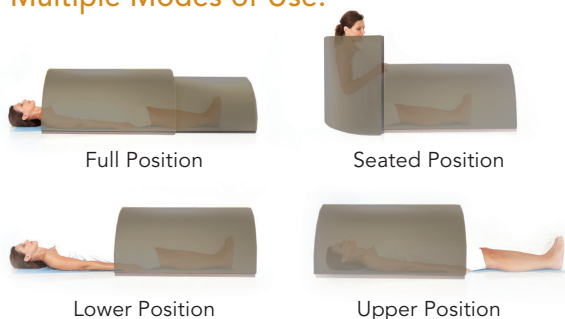

### Multiple Modes of Use!

- ▶ Solocarbon® clinically-tested heaters
- ▶ Ultra low EMF technology
- ▶ Modern Bamboo Carbon exterior
- ▶ Zone-based digital heater controls
- ▶ Double-dome, light weight design
- ▶ Exclusive Solopad® & pillow included

### Take comfort with the Solopad®

The Solopad® features clinically-tested Solocarbon® heat in a full body pad for total body surround and ultra plush 3" memory foam for the most comfortable and effective sauna experience. Use with the Solo or place on the bed, sofa or chair for soothing far infrared therapy anytime, anywhere.

### SOLO®

length	69.0 in.
width	28.0 in.
height	18.0 in.
weight	68 lbs.
power	120v, 960w, 8a
heaters	5