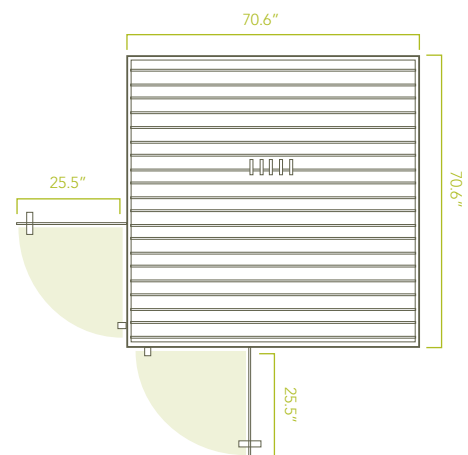

Wood Options