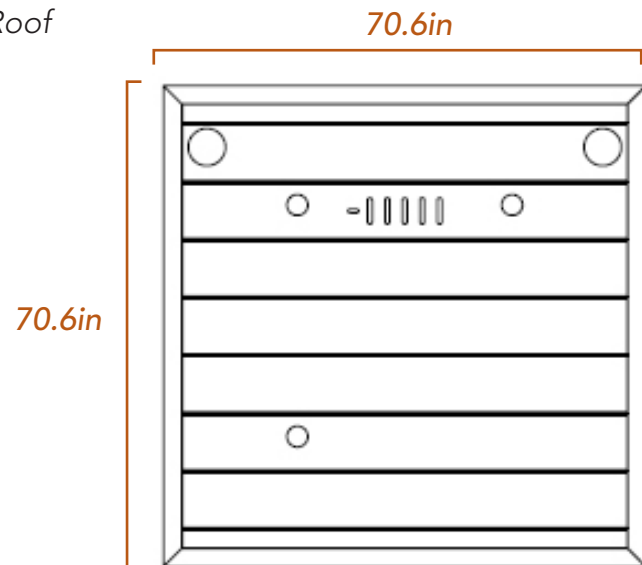

Roof

The mPulse Series is the only sauna series to offer near, mid and far infrared technology for targeted results. Featuring a 10.1" Android control panel, 6 wellness programs, highest quality eco-friendly wood options (hypoallergenic basswood, western Canadian cedar and eucalyptus), Magne-Seal assembly and ergonomic, floating benches, the mPulse is the smartest sauna on the planet.