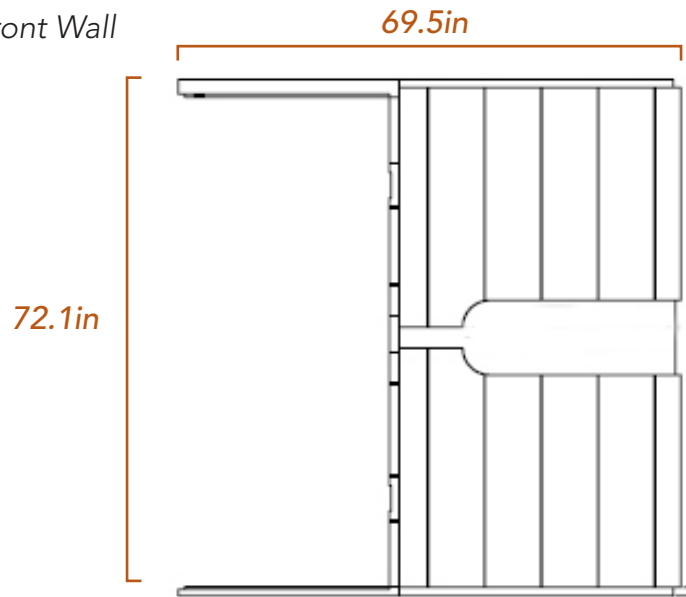

mPulse Discover Panels

The DISCOVER is our second largest sauna model. For seamless craftsmanship, each wall consists of one large wooden panel:

- -Roof & Floor Panels
  70.6"x70.6"x2.75" thick (see diagram)
- -Back & Front Panels
  69.5"x72.1"x2.75" thick (see diagram)
- -Side Panels 68.1"x72.1"x2.75" thick

Important Note: All eucalyptus models have a solid wood floor; no floor heaters included.

Fitting into your home:

Because of the large panel size, it is important to ensure there is enough space through the doors and pathways to the sauna's location in your home. Standard doors in the US are 30" to 36" wide, and 6' to 8' tall. Please measure any doorway or hallway needed prior to purchase.

Front Wall