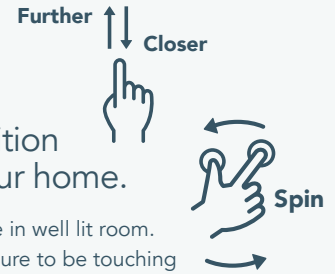

STEP 1

Open camera on your mobile device.*

*Technical requirements:
iOS Version 11 and later
or Android 8 and later.

STEP 2

Scan any QR code below to visualize our saunas in your environment.

STEP 3

Follow the prompt to engage, then position the sauna around your home.

For best results, make sure to be in well lit room.
When positioning sauna, make sure to be touching sauna model.

mPulse Smart Sauna Empower

Connected & Customizable Red/Near, Mid & Far IR Sauna

EUCALYPTUS